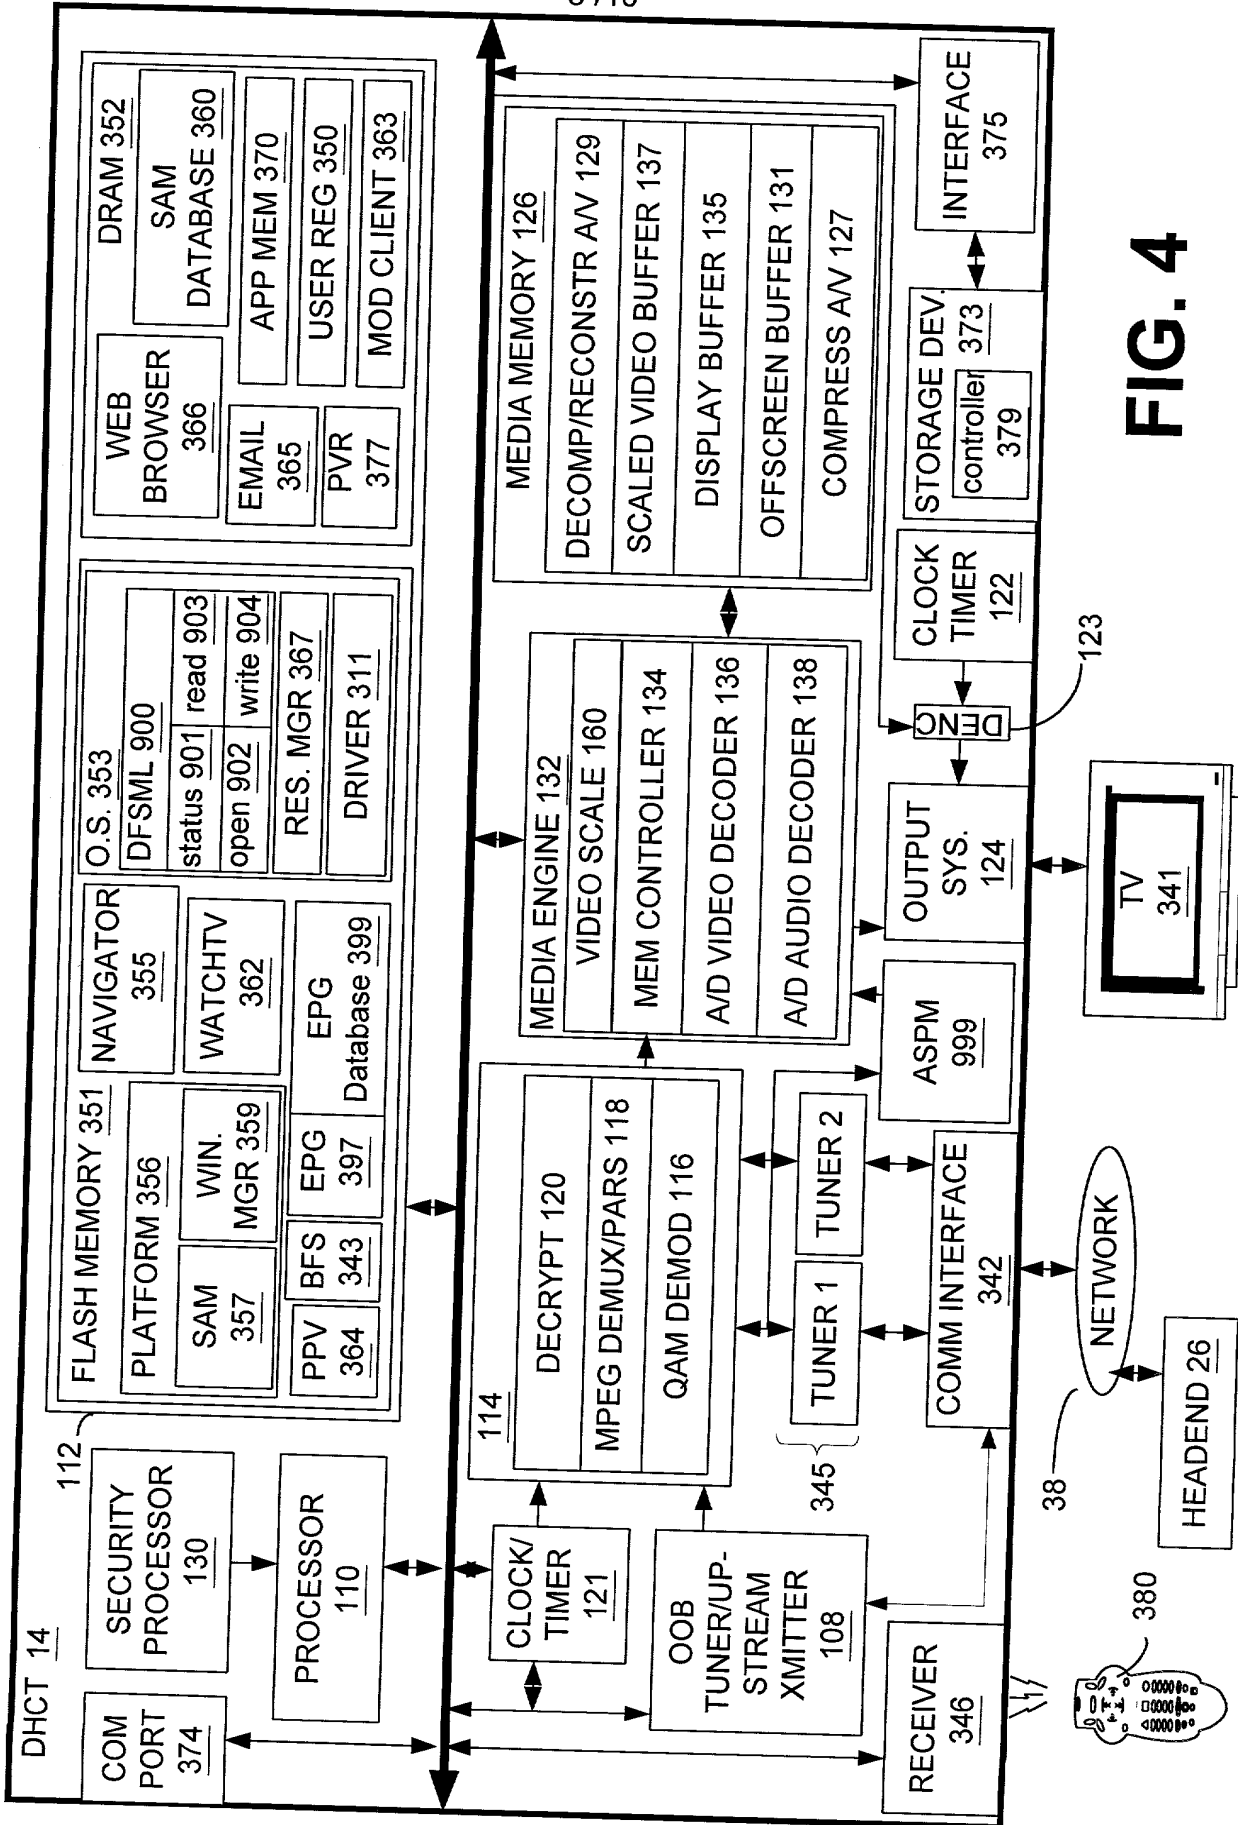

**FIG. 1**

FIG. 2

FROM HEADEND 26

FIG. 2

FIG. 3A

FIG. 3B

FIG. 4

time view

TWC 01		CURRENT	
Local and National Weather 2:00 PM - 3:00 PM		TV PROGRAM	
channel		Tue 9/1	12:01 PM
2:00 pm		2:30 pm	3:00 pm
etw 301	Extra	Entertainment News	
ppv 400	Saving Private Ryan	American History X	
twc 1	Local and National Weather	Local Forecast	
etv 2	Talk Soup	E! Behind the Scenes	
tvld 3	One Life to Live	General Hospital	
tue 9/1	browse by	Date	

FIG. 5

time view

70

TWC 01		CURRENT	
Local and National Weather 2:00 PM - 3:00 PM		TV PROGRAM	
channel	2:00 pm	10	Tue 9/1 12:01 PM
etv	2:30 pm	3:00 pm	
ppv	YOUR SET-TOP BOX HAS THE CAPABILITY TO PROVIDE ADDITIONAL DAYS OF PROGRAMMING INFORMATION. ARE YOU INTERESTED IN HAVING THIS EXTENDED SERVICE?		
twc	<input type="radio"/> YES <input checked="" type="radio"/> NO <input type="radio"/> MORE INFO		
etv	History X		
tv/d	3	One Life to Live	recast
tue 9/1	a	browse by	the Scenes
		Date	General Hospital
			72